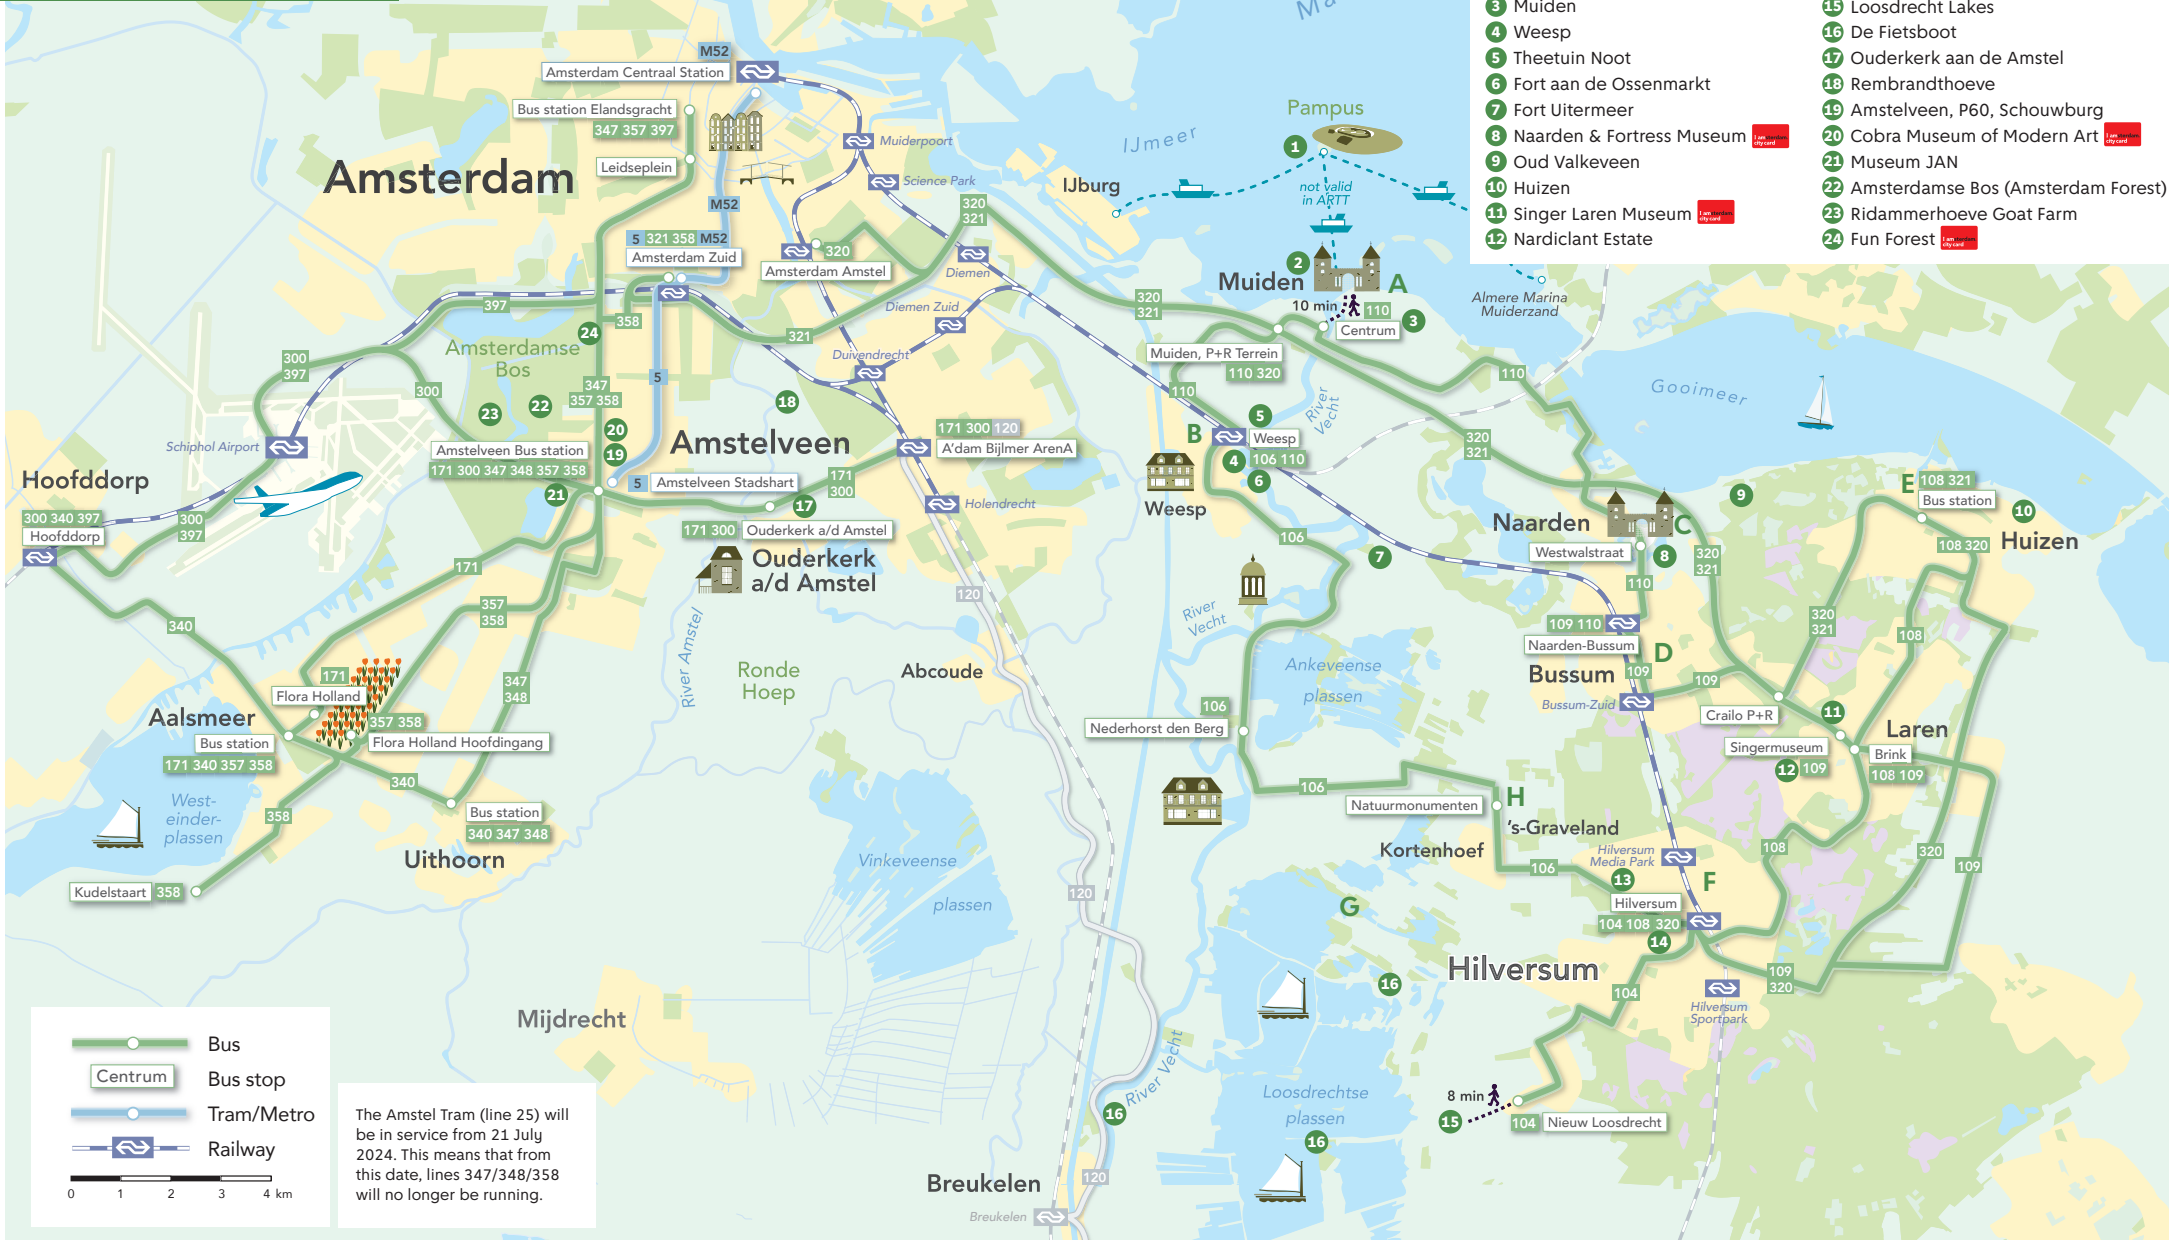

MAP CASTLES & GARDENS

Visitor Centres & Highlights

- | | | |
|----------------------|------------------------|--|
| A VVV Muiden | D VVV Bussum | G VVV Kortenhoef |
| B VVV Weesp | E VVV Huizen | H Gooi & Vechtstreek Visitor Centre |
| C VVV Naarden | F VVV Hilversum | |

- | | |
|------------------------------------|--|
| 1 Forteiland Pampus & Ferry | 13 Pinetum Blijdenstein Gardens |
| 2 Castle Muiderslot | 14 Museum Hilversum |
| 3 Muiden | 15 Loosdrecht Lakes |
| 4 Weesp | 16 De Fietsboot |
| 5 Theetuin Noot | 17 Ouderkerk aan de Amstel |
| 6 Fort aan de Ossemarkt | 18 Rembrandthoeve |
| 7 Fort Uitermeer | 19 Amstelveen, P60, Schouwburg |
| 8 Naarden & Fortress Museum | 20 Cobra Museum of Modern Art |
| 9 Oud Valkeveen | 21 Museum JAN |
| 10 Huizen | 22 Amsterdamse Bos (Amsterdam Forest) |
| 11 Singer Laren Museum | 23 Ridammerhoeve Goat Farm |
| 12 Nardiclant Estate | 24 Fun Forest |

- Bus
- Bus stop
- Tram/Metro
- Railway

The Amstel Tram (line 25) will be in service from 21 July 2024. This means that from this date, lines 347/348/358 will no longer be running.